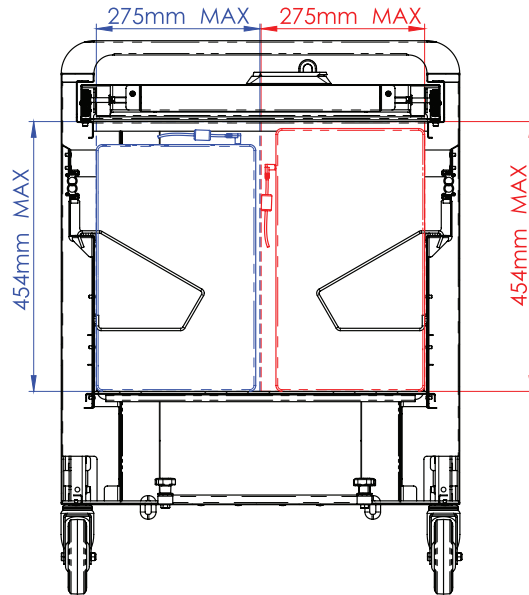

# Follow the steps below to check your device's compatibility with the Carrier 40 Cart. 40 slot total.

1

Check where the power inlet is located on your device. Is it on the side or on the rear of your device?

CART COMPATIBILITY	DESCRIPTION	TOTAL DEVICES PER CART	MAX DIMENSIONS WITH POWER CABLE (mm):
PCL8-10108	Device rack 20 slots	40	454 x 275 x 32

CART COMPATIBILITY	DESCRIPTION	TOTAL DEVICES PER CART	MAX DIMENSIONS WITH POWER CABLE (mm):
PCL 8106	Device rack 18 slots	36	454 x 268 x 35

**STEP 1 - Check the device thickness**

Check the thickness of your device here. If the device thickness fits within the boundaries of this shape (and measurement listed), you're almost there. Go to STEP 2.