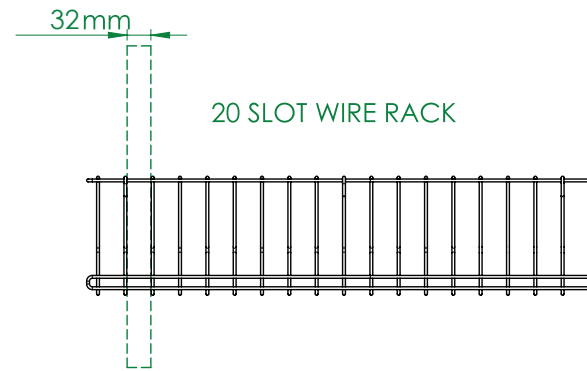

Follow the steps below to check your device's compatibility with the Carrier 40 Cart. 40 slot total.

1

Check where the power inlet is located on your device. Is it on the side or on the rear of your device?

2

Check your device dimensions. The measurements should also consider the power outlet plugged into the device (see below).

3

If your device is smaller than the measurements shown below, your device is compatible.

CART COMPATIBILITY	DESCRIPTION	TOTAL DEVICES PER CART	MAX DIMENSIONS WITH POWER CABLE (mm):
PCL8-10108	Device rack 20 slots	40	454 x 275 x 32