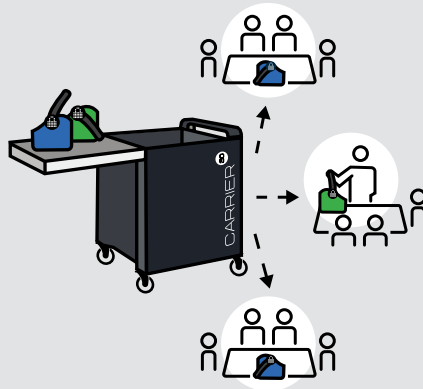

## PC Locs makes life easier.

**Top Loading Cart Design.** Access from multiple sides at once allows for quicker distribution of devices, plus no more bending down to remove devices from a bottom shelf. Cabinet style carts can take 2-3 times longer to wire, and the removable panel in the bottom gives full access to power cords.

**Baskets by PC Locs.** These aren't your typical everyday baskets. Slotted device Baskets by PC Locs make device deployments faster, safer and more efficient.

**External Charging Status Display.** Our Carrier Carts make it super easy to know the charging status of your devices through the external ECO Safe Charge™ display.

**Perfect for Shared Use.** Not enough devices to go around? No problem. You can now easily share a small handful or a whole cartload of mobile devices between multiple areas without the fuss. When teamed up with our Baskets, our easy-to-manoeuvre Carts allow you to transport mobile devices quickly, safely and easily.