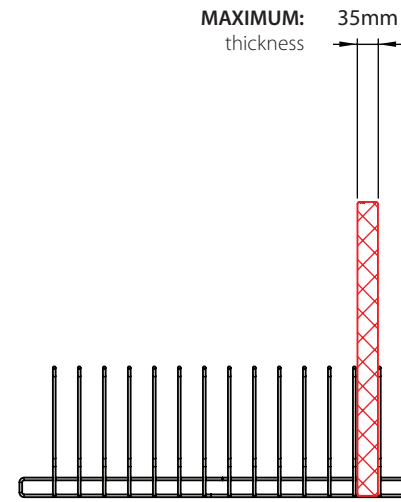

Follow the steps below to check your device's compatibility with the Carrier 40 Cart. 36 slot total.

1

Check where the power inlet is located on your device. Is it on the side or on the rear of your device?

2

Check your device dimensions. The measurements should also consider the power outlet plugged into the device (see below).

3

If your device is smaller than the measurements shown below, your device is compatible.

CART COMPATIBILITY	DESCRIPTION	TOTAL DEVICES PER CART	MAX DIMENSIONS WITH POWER CABLE (mm):
PCL 8106	Device rack 18 slots	36	454 x 268 x 35