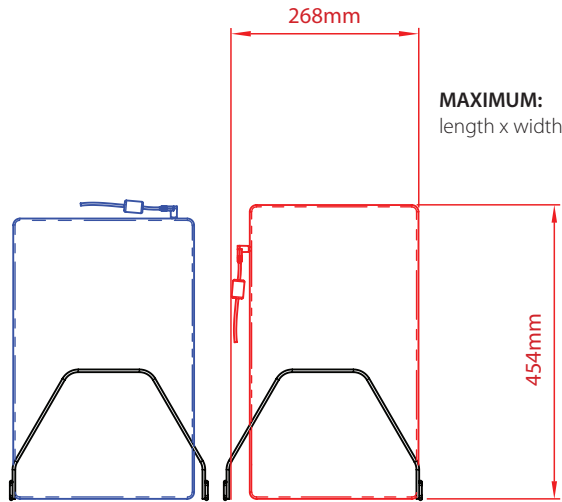

CART COMPATIBILITY	DESCRIPTION	TOTAL DEVICES PER CART	MAX DIMENSIONS WITH POWER CABLE (mm):
PCL8-10108	Device rack 20 slots	40	454 x 275 x 32

# Follow the steps below to check your device's compatibility with the Carrier 40 Cart. 36 slot total.

1

Check where the power inlet is located on your device. Is it on the side or on the rear of your device?

CART COMPATIBILITY	DESCRIPTION	TOTAL DEVICES PER CART	MAX DIMENSIONS WITH POWER CABLE (mm):
PCL 8106	Device rack 18 slots	36	454 x 268 x 35

**STEP 1 - Check the device thickness**

Check the thickness of your device here. If the device thickness fits within the boundaries of this shape (and measurement listed), you're almost there. Go to STEP 2.

14.56 inches

5.98 inches

9.22 inches