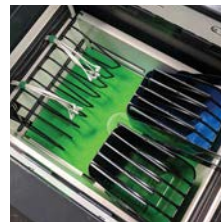

## PC Locs makes life easier.

**Top Loading Cart Design.** Access from multiple sides at once allows for quicker distribution of devices, plus no more bending down to remove devices from a bottom shelf. Cabinet style carts can take 2-3 times longer to wire, and the removable panel in the bottom gives full access to power cords.